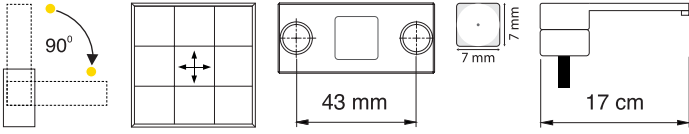

BODRUM

eksantrik cephe kolu eccentric faade handle

Cephe sistemlerinde Őık ve minimalist g r nt  saęlamasının yanında, eksantrik yapısı ile iŐlevsellięi de  n plana  ıkaran Bodrum eksantrik cephe kolu, maalı cephe sistemlerinde kullanılabilir. Yatay kullanımı da dikkate alınarak pim g vdeye monte edilmiŐtir.

Beside the elegant and milimalist outlook, the eccentric shape is bringing functionality by faade systems. Bodrum eccentric faade handles could be used on every faade systems for i.e. bottom-hung, parallel openings. The pin is pre-mounted due to the horizontal usage.

Y�n Direction	Kod SKU	Renk Color	Kol boyu Handle length	adet / koli pcs / pack	Paket ierięi Package content
Saę Right	BFHE 00101R	CA 000	17 cm	30	1x kol / handle 2x vida / screws
	BFHE 00201R	CA 010			
	BFHE 00401R	CA 020			
	BFHE 00301R	CA 050			
Sol Left	BFHE 00101L	CA 000			
	BFHE 00201L	CA 010			
	BFHE 00401L	CA 020			
	BFHE 00301L	CA 050