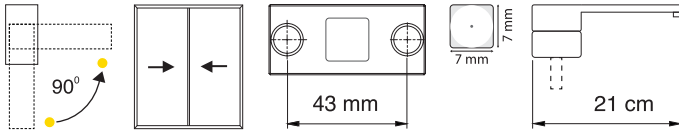

BODRUM

sürme kolu

sliding handle

Sürme sistemlerin zarafetini arttıracak ve minimalist yaklaşımı ile göz dolduracak Bodrum sürme kolu, eloksallı alüminyum gövde hafif ama sağlam yapısı ve manivela uzunluğu ile hassas eller için ideal ergonomidedir.

Önerilen interal sistemler: S36, Pearl 38, PN38

Bodrum sliding handles will impress you by increasing the sleek and minimalist design of sliding systems; the anodised aluminium body with lightweight but robust structure and long lever arm has an ideal ergonomomy for sensitive hands.

Recommended interal systems: S36, Pearl 38, PN38

Kod SKU	Renk Color	Kol boyu Handle length	Adet / Koli pcs / Pack	Paket içeriği Package content
BSH 10101	CA 000	21 cm	30	1x kol / handle 1x pim / pin 2x vida / screws
BSH 10201	CA 010			
BSH 10401	CA 020			
BSH 10301	CA 050			

Kod SKU	Renk Color	Kol boyu Handle length	Adet / Koli pcs / Pack	Paket içeriği Package content
BSH 60101	CA 000	19.5 cm	20	1x kol / handle 1x pim / pin 2x vida / screws
BSH 60201	CA 010			
BSH 60401	CA 020			
BSH 60301	CA 050