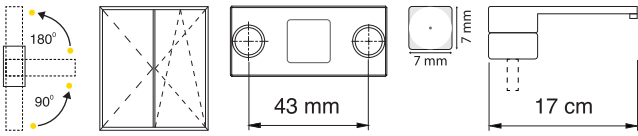

BODRUM

kapı ve pencere kolu door and window handle