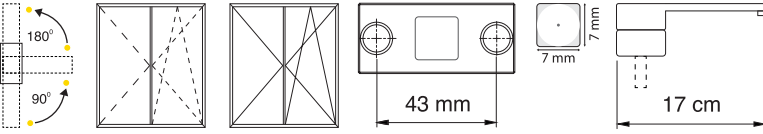

BODRUM

eksantrik

kapı ve pencere kolu eccentric door and window handle

Şık ve minimalist görüntüsünün yanında eksantrik yapısı ile işlevselliği de ön plana çıkaran Bodrum eksantrik kapı ve pencere kolu, hem içe hem de dışa açılan maçalı sistem tüm kapı ve pencerelerde kullanılabilir. Elokssallı alüminyum gövde hafif ama sağlam özgün yapısı ile hassas eller için ideal ergonomidedir.

Sağ ve sol kol seçenekleri ile parmak sıkışmalarını önleyen tasarımı, vida başlarını gizleyen şık rozet detayı ile dikkat çekicidir.

Beside the elegant and minimalist outlook, the eccentric shape is bringing functionality. Bodrum eccentric door & window handles are compatible with tilt&turn and casement window openings. Anodised unique aluminium body with lightweight but robust structure has an ideal ergonomomy for sensitive hands.

The handle is remarkable with the design preventing the finger jams with left and right handle options and hiding the screw heads with special designed rosette.

Yön Direction	Kod SKU	Renk Color	Kol boyu Handle length	adet / koli pcs. / pack	Paket içeriği Package content
Sağ Right	BSHE 00101R	CA 000	17 cm	30	1x kol / handle 1x pim / pin 2x vida / screws
	BSHE 00201R	CA 010			
	BSHE 00401R	CA 020			
	BSHE 00301R	CA 050			
Sol Left	BSHE 00101L	CA 000			
	BSHE 00201L	CA 010			
	BSHE 00401L	CA 020			
	BSHE 00301L	CA 050