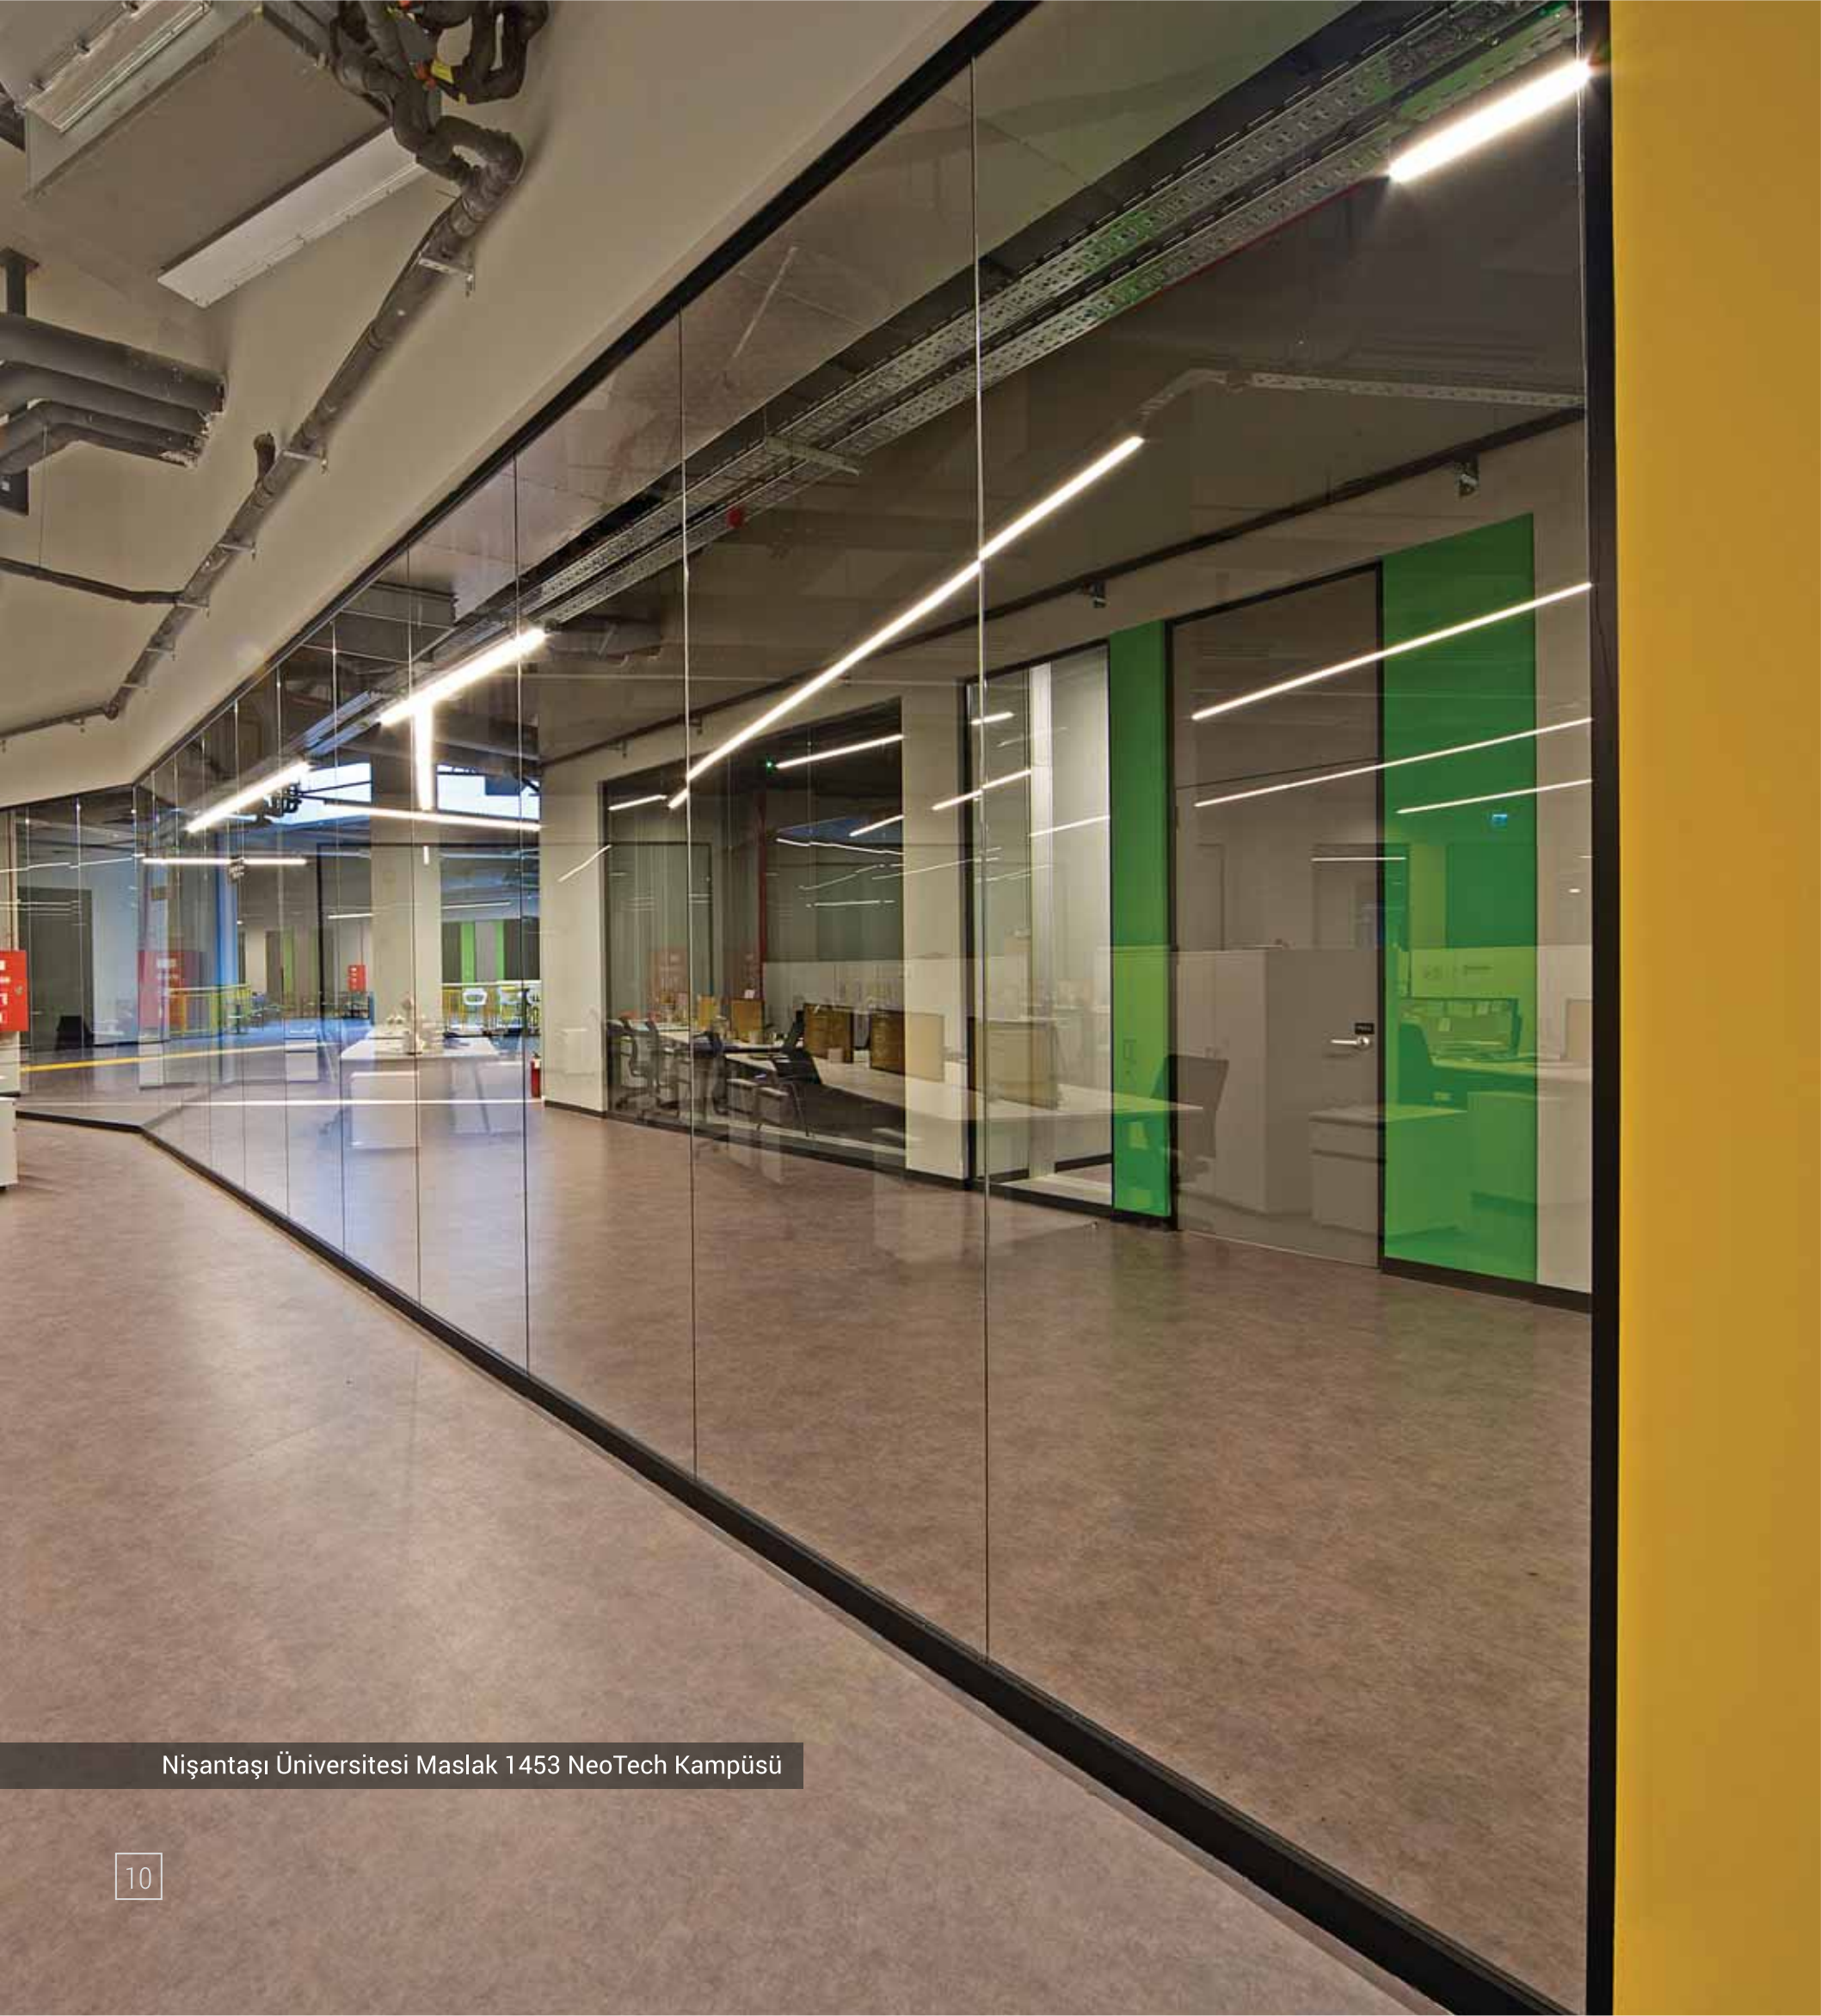

Niřantaşı Üniversitesi Maslak 1453 NeoTech Kampüsü